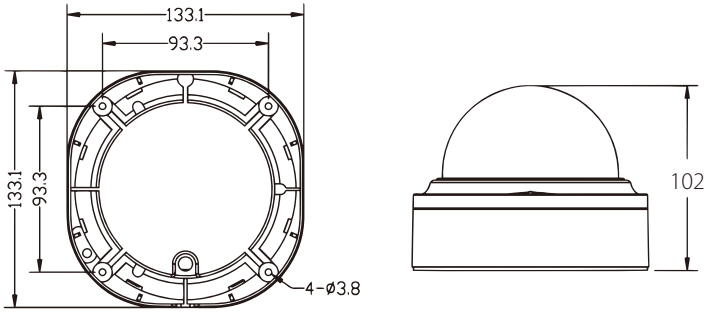

General

Working Temperature	-30 °C ~+60 °C	Ingress Protection	IP67
Working Humidity	10~90%	Dimensions	Φ102x93.2mm
Power Supply	PoE, IEEE802.3af DC12V±10%	Net Weight	0.50KG
Power Consumption	<3W	Gross Weight	0.70KG

Ordering Information

Type	Part Number	Description
8MP Camera	DL-858M28B	8MP Network Camera(3.6~11mm Lens)

Dimensions (mm)

More details

ZKTECO CO.,LTD.
www.zkteco.com
E-mail: sales@zkteco.com

Copyright ©2018 ZKTECO CO., LTD. All rights reserved.