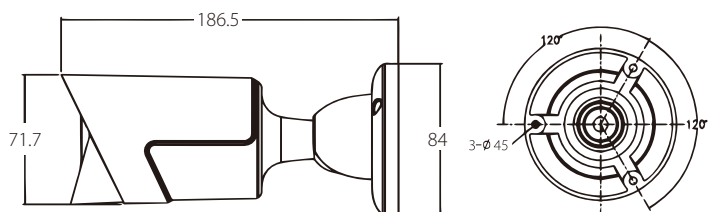

Ordering Information

Type	Part Number	Description
8MP Camera	BL-858M28L	8MP Network Camera(2.8~12mm Lens)

Dimensions (mm)

More details

ZKTECO CO.,LTD.
www.zkteco.com
E-mail: sales@zkteco.com

Copyright ©2018 ZKTECO CO., LTD. All rights reserved.